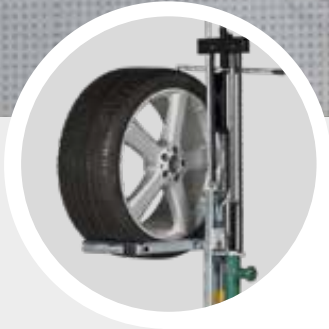

# WHEEL LIFTER CARS, VANS AND SUVs

Easy access to wheel bolts. The wheel is positioned away from the main piston.

YouTube

Keyword: Compac WD 60

Capacity: 60 kg. (Outside diameter max. 820 mm.)

Rollers with ball bearings for easy rotation and positioning.

Effortless foot operated lifting.

No heavy, manual lifting. The wheel lifter lifts the wheels straight from the floor.

WD 60

Weight: 64 kg.