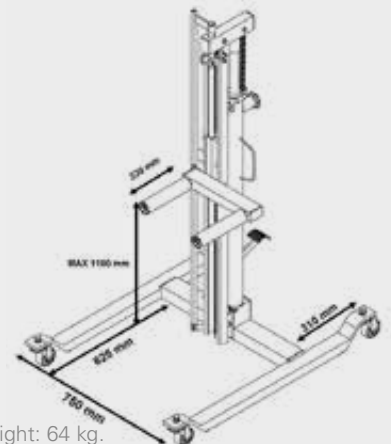

# WHEEL LIFTER CARS, VANS AND SUVs

Easy access to wheel bolts. The wheel is positioned away from the main piston.

YouTube

Keyword: Compac WD 60

Capacity: 60 kg. (Outside diameter max. 820 mm.)

Rollers with ball bearings for easy rotation and positioning.

Effortless foot operated lifting.

No heavy, manual lifting. The wheel lifter lifts the wheels straight from the floor.

WD 60

Weight: 64 kg.