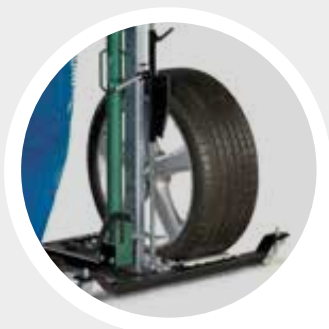

# WHEEL LIFTER CARS, VANS AND SUVs

Easy access to wheel bolts. The wheel is positioned away from the main piston.

YouTube

Keyword: Compac WD 60

Capacity: 60 kg. (Outside diameter max. 820 mm.)

Rollers with ball bearings for easy rotation and positioning.

Effortless foot operated lifting.

No heavy, manual lifting. The wheel lifter lifts the wheels straight from the floor.

WD 60

Weight: 64 kg.