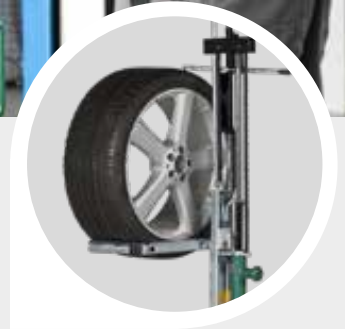

# WHEEL LIFTER CARS, VANS AND SUVs

Easy access to wheel bolts. The wheel is positioned away from the main piston.

YouTube

Keyword: Compac WD 60

Capacity: 60 kg. (Outside diameter max. 820 mm.)

Rollers with ball bearings for easy rotation and positioning.

Effortless foot operated lifting.

No heavy, manual lifting. The wheel lifter lifts the wheels straight from the floor.

WD 60

Weight: 64 kg.